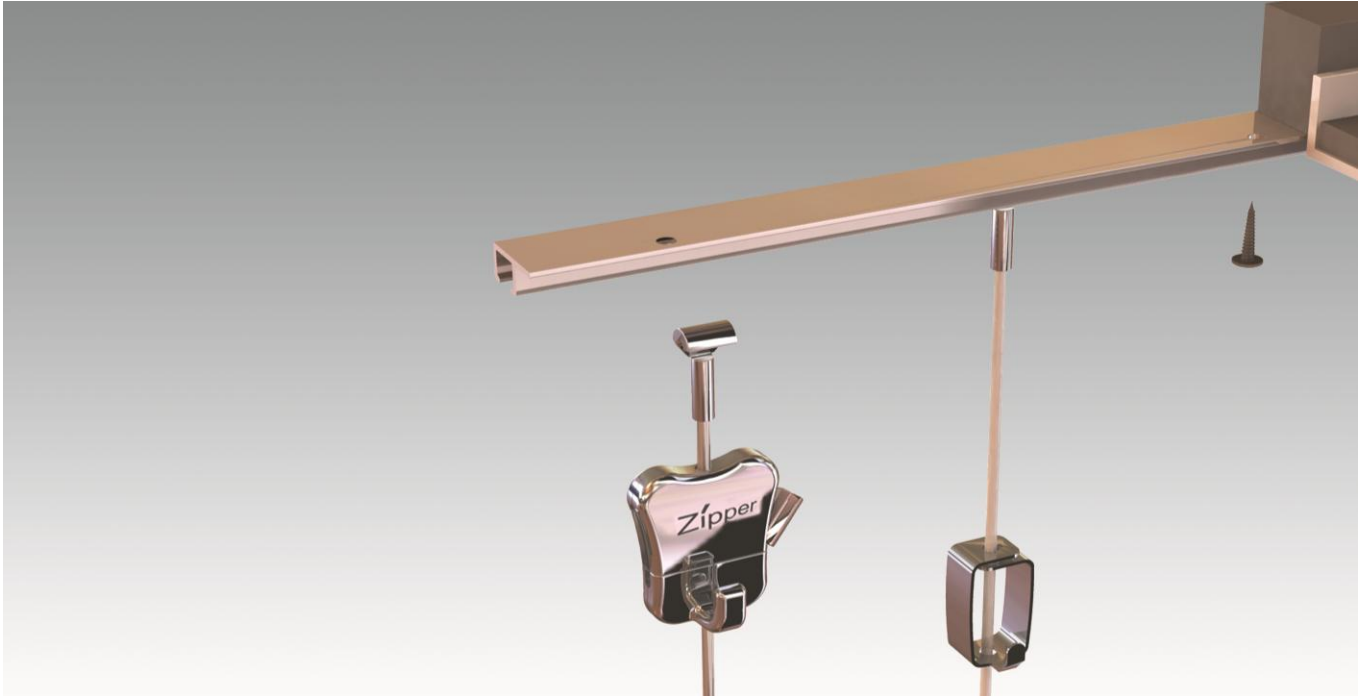

U-rail

picture hanging system

Quality and Innovation

Hang It Up Systems distributes only high quality products that are manufactured under strict supervision. Many of the products that Hang It Up offers are international award winners. Hang It Up's systems are the product of choice for homes, offices, universities, museums, art galleries, and government institutions.

Product Description

The patented U-rail system has been purpose-designed to turn your suspended ceiling into a flexible hanging system in a matter of minutes. The rail is available in the same colour as the metal T-Bar supports and attaches to blocking, making it almost invisible.

Application

In rooms where a suspended ceiling has been installed, the U-rail system is not only the perfect hanging solution for works of art, it can also be used to hang notice boards and white boards.

Features

- Aluminum rail
- Dimensions 6.5mm x 14mm
- Capable of carrying loads up to 20kg per meter
- Available in white, black or a natural aluminum color to suit your T-Bar supports.

U-rail

picture hanging system