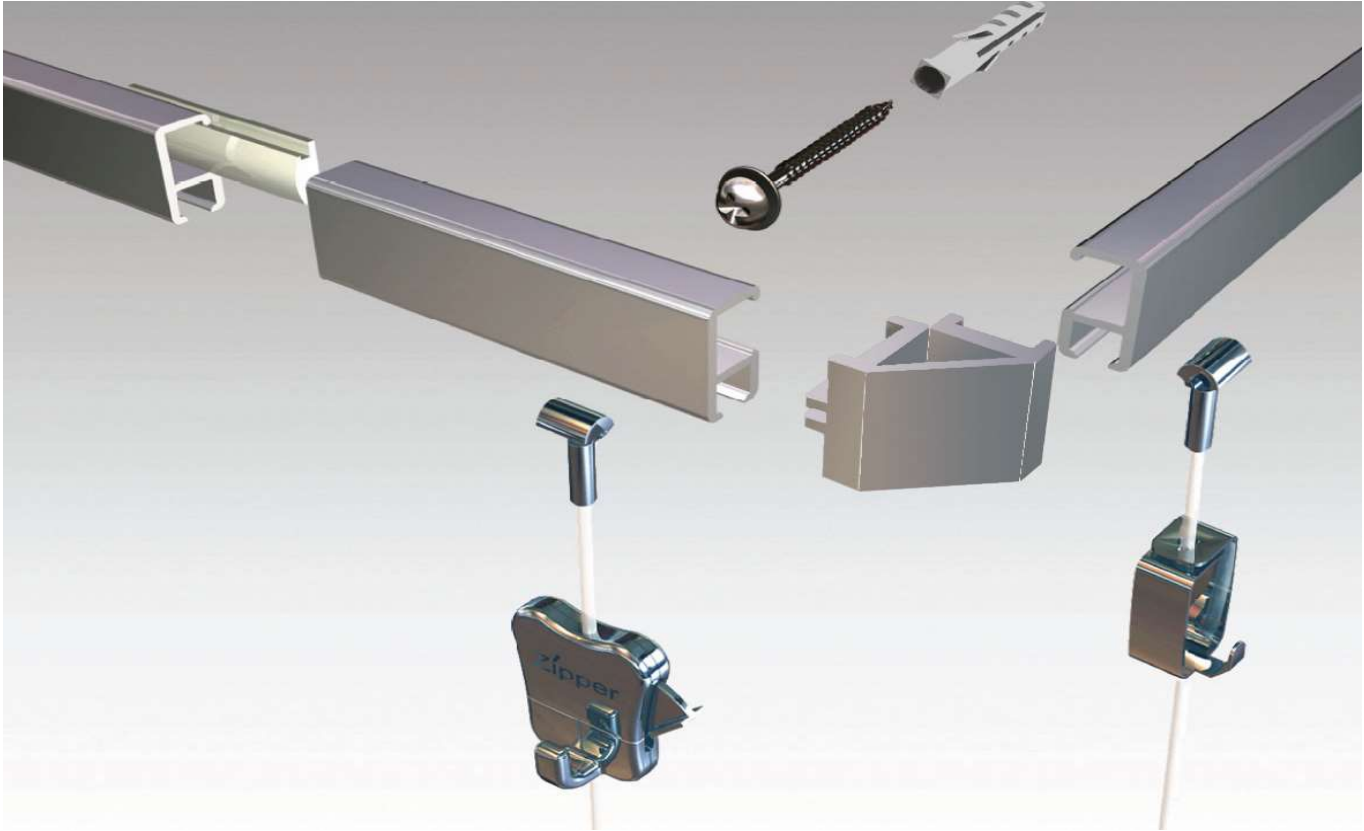

Minirail

smart picture hanging system

Quality and Innovation

Hang It Up Systems distributes only high quality products that are manufactured under strict supervision. Many of the products that Hang It Up Systems offer are international award winners. Hang It Up's systems are the product of choice for homes, offices, universities, museums, art galleries, and government institutions.

Product Description

The patented minirail system is the thinnest and most innovative picture hanging systems in the world. The rail, which is available in white or a natural aluminum colour, is only 16mm wide and perfectly blends in with your interior. The minirail system is very easy to use. Installing, using the specially developed minirail clipscrew, couldn't be simpler.

Application

If you want an elegant, barely visible hanging system, the minirail system is your best choice. The minirail is an elegant rail that attaches to the wall.

Features

- 9mm x 16mm Aluminum rail
- Capable of carrying loads up to 25kg per meter
- Available in white or a natural aluminum colour