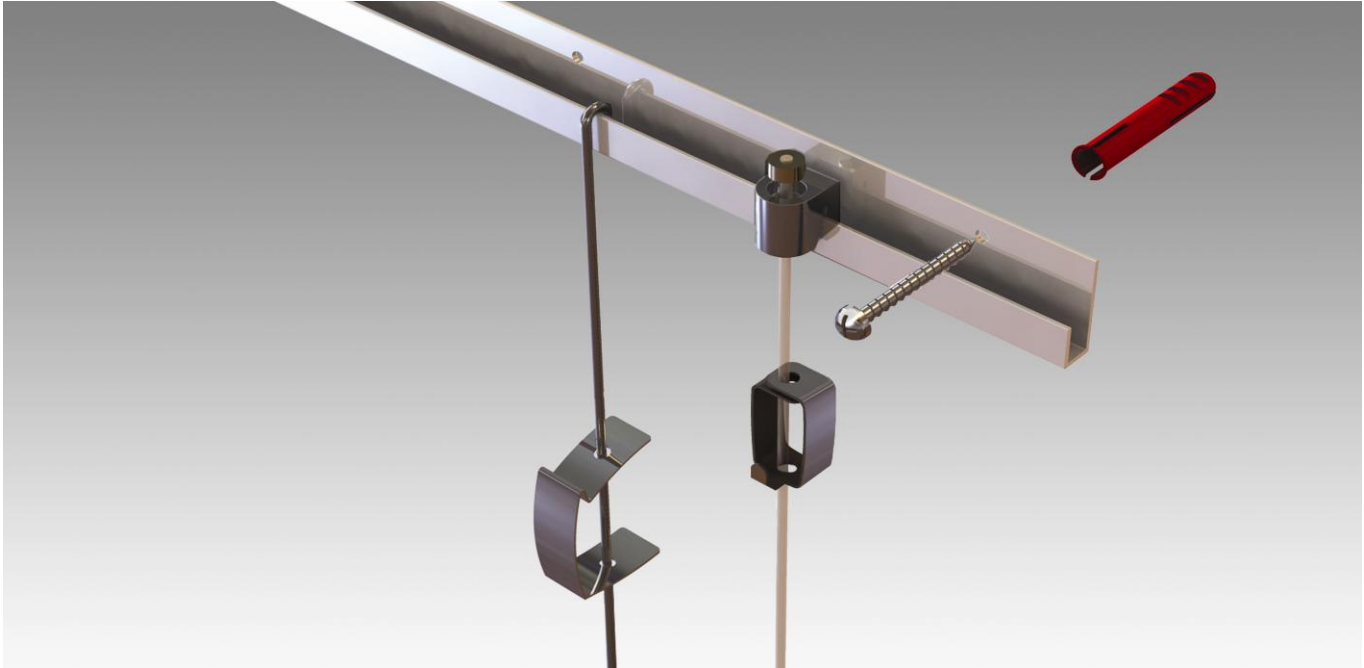

### picture hanging system

#### Product Description

This simple and strong hanging system, which was inspired by the shape of the letter J, can be used in many different ways. When used in combination with the hanging rods, the J-rail is ideal for applications where art works needs to be alternated on high walls. An invisible perlon cord or robust steel cable are also possible options.

#### Application

Due to its simplicity and numerous hanging options, the J-rail is often used in applications where functionality is the main priority.

#### Features

- Aluminum rail
- Dimensions 7mm x 20mm
- Capable of carrying loads up to 25kg per meter
- Available in white or a natural aluminum color
- Optional: J-rail XL security theft-delaying hook