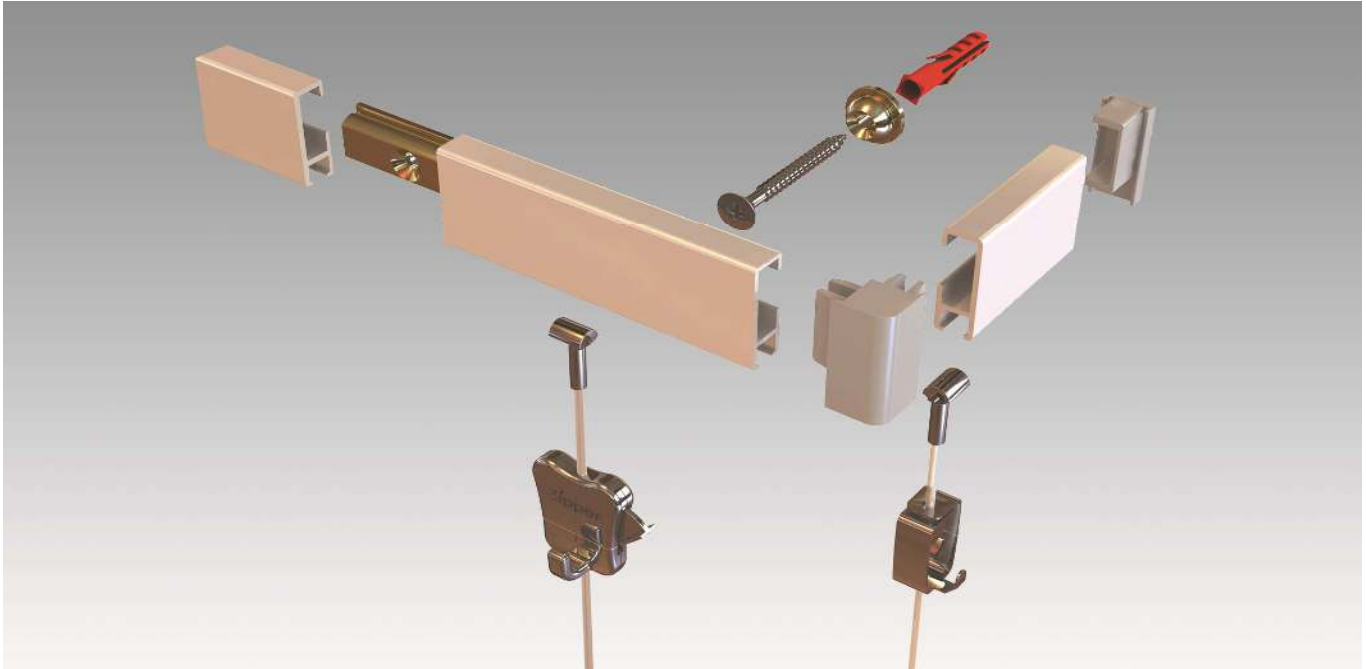

Clip-rail

picture hanging system

Quality and Innovation

Hang It Up Systems distributes only high quality products that are manufactured under strict supervision. Many of the products that Hang It Up offers are international award winners. Hang It Up's systems are the product of choice for homes, offices, universities, museums, art galleries, and government institutions.

Product Description

The Clip-rail system is a basic hanging system of flawless quality. The Clip-rail is the most commonly used hanging rail and still a no-nonsense bestseller. The rail, which is available in white or a natural aluminum color, is easy to fit and blends in well with every interior.

Application

If you want a robust, no-nonsense picture hanging system, the Clip-rail system is your best choice. The Clip-rail is a rail that is attached to the wall using a special mounting clip.

Features