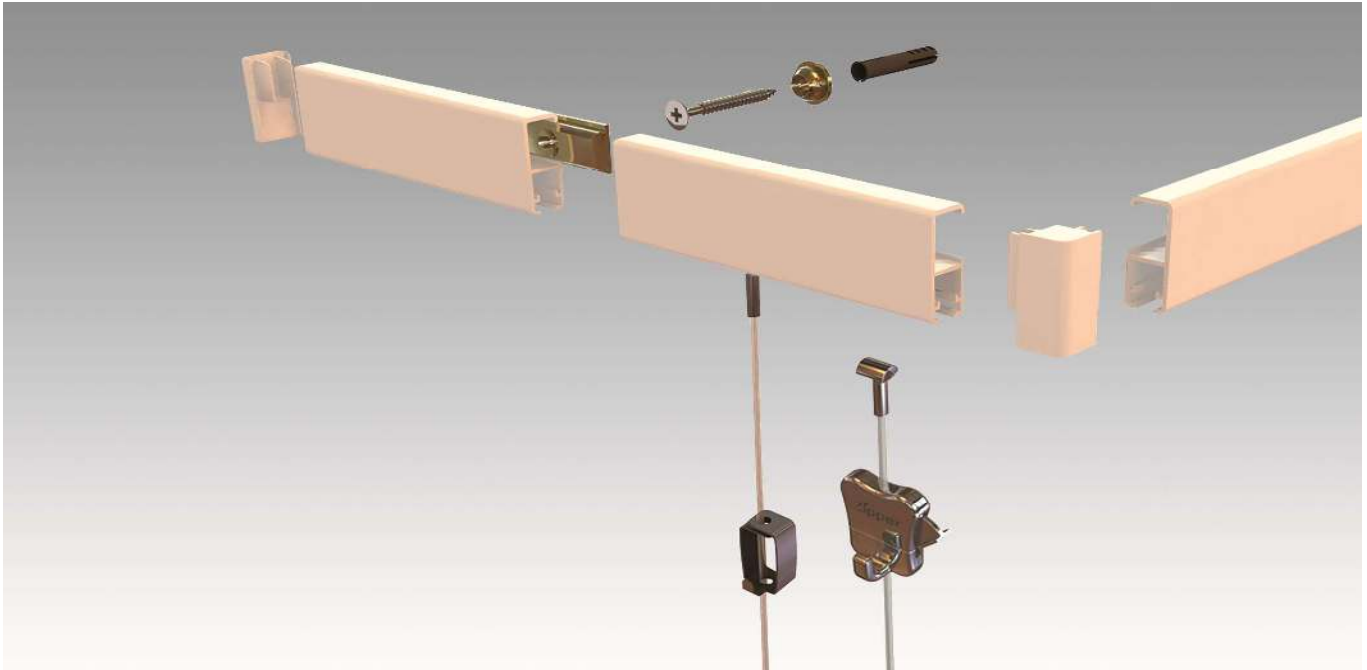

## Clip-rail Pro

picture hanging system

### Product Description

The patented Clip-rail Pro system features a heavy-duty rail for loads of up to 45kgs per linear meter. The rail design is compact and looks very attractive in professional environments, as well as residential.

### Application

The thick-walled rail makes the Clip-rail Pro system an ideal solution when heavier works of art need to be hung on a system that still looks elegant and attractive.

## picture hanging system

	part number	product/description
<b>clip-rail 2 hang system</b>		
	VC10150	Clip-rail Pro White 150cm/59"
	VC10200	Clip-rail Pro White 200cm/78"
	VC10300	Clip-rail Pro White 300cm/118"
	VC30150	Clip-rail Pro Silver 150cm/59"
	VC30200	Clip-rail Pro Silver 200cm/78"
	VC30300	Clip-rail Pro Silver 300cm/118"
<b>end-caps &amp; corner connectors</b>		
	VE10200	End-Cap White
	VE30200	End-Cap Silver
	VD10400	Corner Connector White
	VD30400	Corner Connector Silver
<b>installation accessories</b>		
	RD40200	Straight Connector
	RD40100	Brass Mounting Clip
	SR30100	Screw
	SR50100	Plug 6mm
<b>ords and hooks</b>		
	HA30900	Smartspring Hook 4kg
	HA30501	Zipper Hook 15kg/33lb on Perlon or 20kg/44lb on Steel Cable
	CP10110	Perlon Cord w/Cobra 100cm/39"
	CP10115	Perlon Cord w/Cobra 150cm/59"
	CP10120	Perlon Cord w/Cobra 200cm/78"
	CP10125	Perlon Cord w/Cobra 250cm/98"
	CP10130	Perlon Cord w/Cobra 300cm/118"
	CP10140	Perlon Cord w/Cobra 400cm/157"
	SC10110	Steel Cable w/Cobra 100cm/39"
	SC10115	Steel Cable w/Cobra 150cm/59"
	SC10120	Steel Cable w/Cobra 200cm/78"
	SC10125	Steel Cable w/Cobra 250cm/98"
	SC10130	Steel Cable w/Cobra 300cm/118"
	SC10140	Steel Cable w/Cobra 400cm/157"