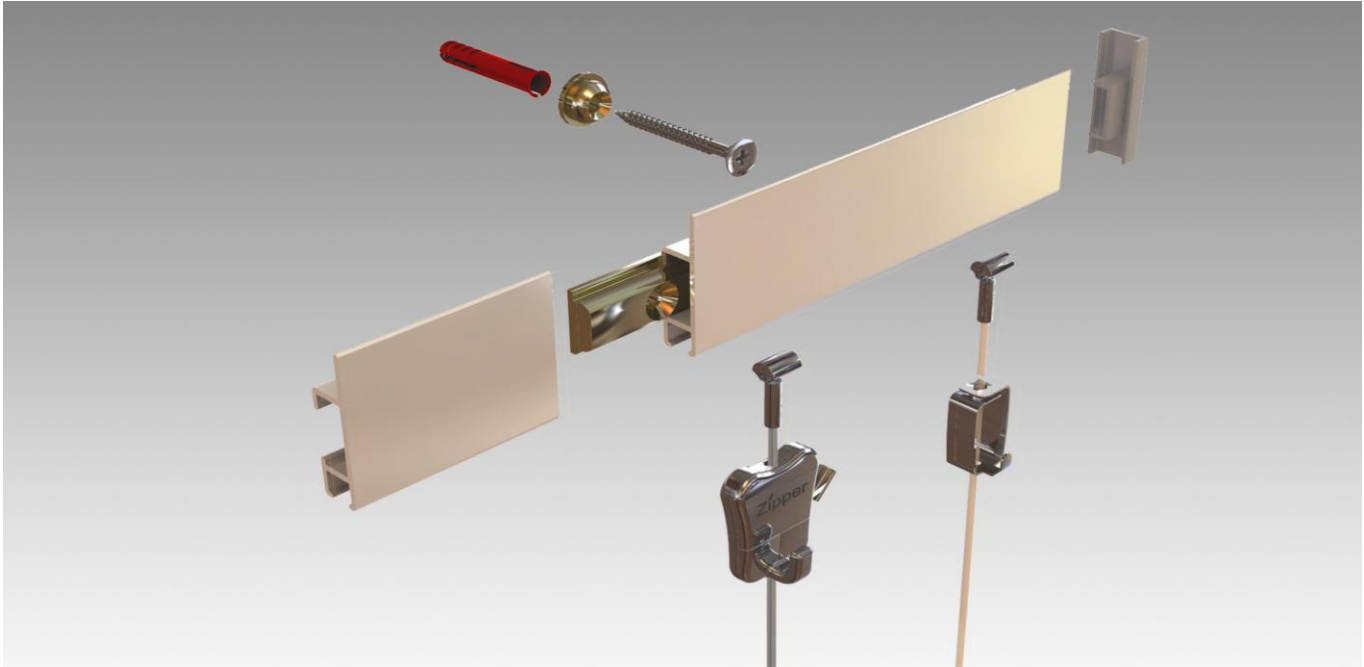

Clip-rail Max

picture hanging system

Quality and Innovation

Hang It Up Systems distributes only high quality products that are manufactured under strict supervision. Many of the products that Hang It Up offers are international award winners. Hang It Up's systems are the product of choice for homes, offices, universities, museums, art galleries, and government institutions.

Product Description

The Clip-rail Max system is a hanging system for the perfectionist. The Clip-rail Max features an extra top lip that connects with your ceiling. With this system, your ceiling, wall and hanging system smoothly unites.

Application

The Clip-rail Max system butts up to your ceiling to create a neat joint. The additional channel can be used to conceal speaker or other cabling.

Features

- Aluminum rail
- Profile 8.2mm x 32mm
- Capable of carrying loads up to 25kg per meter
- Available in white or a natural aluminum color

Clip-rail Max

picture hanging system

spec list valid from 1-1-2011

	part number	product/description
clip-rail system		
	RC10220	Clip-rail Max White 200cm/78"
	RC10230	Clip-rail Max White 300cm/118"
	RC30220	Clip-rail Max Silver 200cm/78"
	RC30230	Clip-rail Max Silver 300cm/118"
end-caps & corner connectors		
	RY10100*	Combi-cap White
	RY30100*	Combi-cap Silver
*(x2 end-cap or 1x corner connector)		
installation accessories		
	RD40200	Straight Connector
	RD40100	Mounting Clip
	SR30100	Screw
	SR50100	Plug 6mm
cords & hooks		
	HA30900	Smartspring Hook 4kg Max
	HA30501	Zipper Hook 10kg Max
	CP10110	Perlon Cord w/Cobra 100cm
	CP10115	Perlon Cord w/Cobra 150cm
	CP10120	Perlon Cord w/Cobra 200cm
	CP10125	Perlon Cord w/Cobra 250cm
	CP10130	Perlon Cord w/Cobra 300cm
	SC10110	Steel Cable w/Cobra 100cm
	SC10115	Steel Cable w/Cobra 150cm
	SC10120	Steel Cable w/Cobra 200cm
	SC10125	Steel Cable w/Cobra 250cm
	SC10130	Steel Cable w/Cobra 300cm