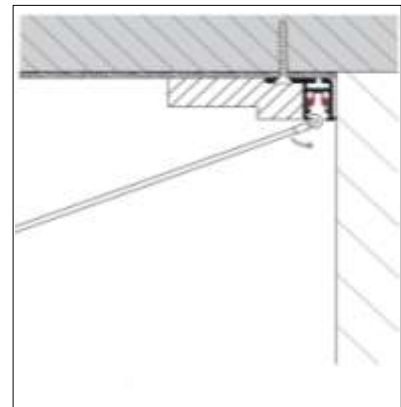

Multi-rail Flat

The Multi-rail Flat system is suitable for both new construction and renovations to existing properties. As the Multi-rail Flat is concealed behind a moulding, the walls are left uncluttered allowing viewers to focus solely on the items being displayed. Multi-rail Flat is easily installed by handy DIY enthusiasts and professional contractors alike. Multi-rail Flat is mounted on the ceiling and drywall is installed on top to conceal all fastening hardware leaving the Multi-rail Flat virtually invisible. You can also install the Multi-rail Flat behind a single or double flat decorative framework (shown in image above). Corner connections are created easily by mitering the rail.

	part number	product/description
multi-rail flat system - up to 45kg/M or 91lb/3'		
	RC10520	Multi-rail Flat White 200cm/78"
	RC10530	Multi-rail Flat White 300cm/118"
	RH10520	Flat-rail White 200cm/78" (Multi-rail Flat without conductor)
	RH10530	Flat-rail White 300cm/118" (Multi-rail Flat without conductor)