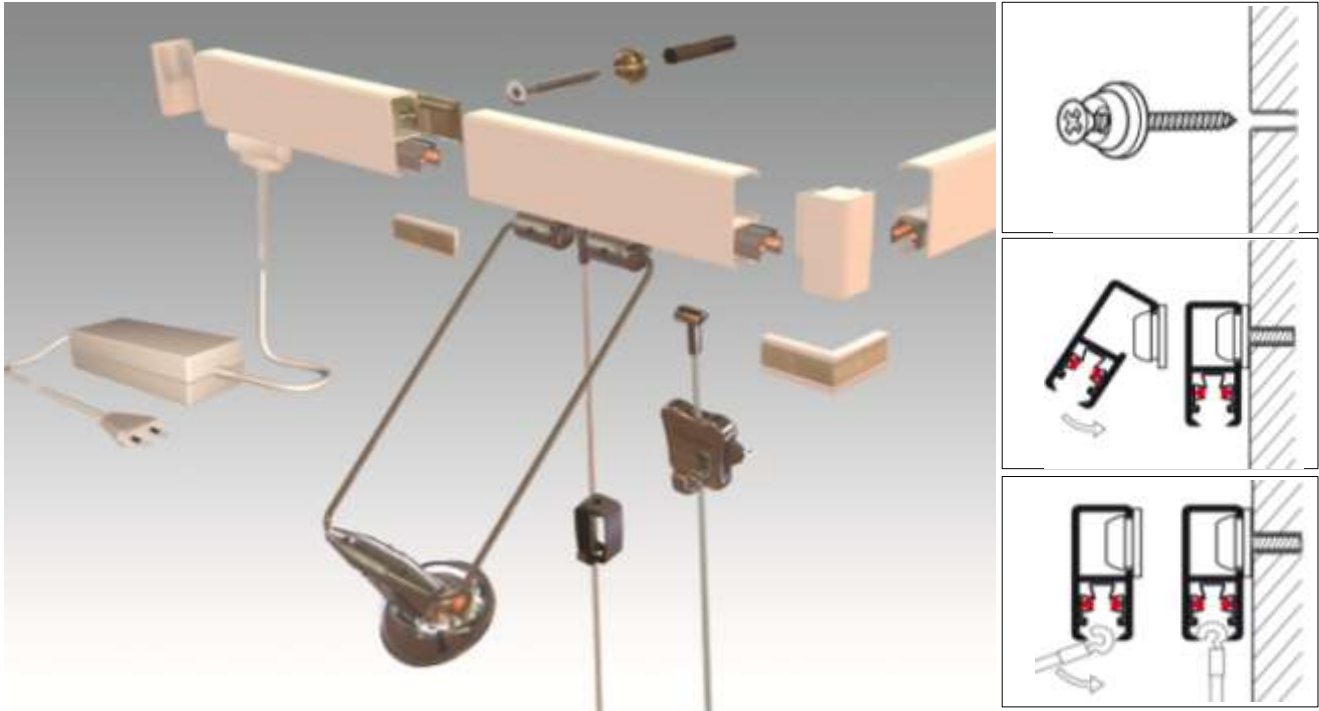

# Clip-rail Max

The Clip-rail Max system is a hanging system for the perfectionist. The Clip-rail Max features an extra top lip that connects with your ceiling. With this system your ceiling, wall, and hanging system smoothly unites. The Clip-rail Max system butts up to your ceiling to create a neat joint. The additional channel can be used to conceal speaker or other cabling.

## installation accessories

RD40200	Straight Connector
RD40100	Brass Mounting Clip
SR30100	Screw
SR50100	Plug 6mm

## cords & hooks

CP10110	Perlon Cord w/Cobra 100cm/39"
CP10115	Perlon Cord w/Cobra 150cm/59"
CP10120	Perlon Cord w/Cobra 200cm/78"
CP10125	Perlon Cord w/Cobra 250cm/98"
CP10130	Perlon Cord w/Cobra 300cm/118"
SC10110	Steel Cable w/Cobra 100cm/39"
SC10115	Steel Cable w/Cobra 150cm/59"
SC10120	Steel Cable w/Cobra 200cm/78"
SC10125	Steel Cable w/Cobra 250cm/98"
SC10130	Steel Cable w/Cobra 300cm/118"
HA30900	SmartSpring Hook 4kg/9lb
HA30501	Zipper Hook 15kg/33lb on Perlon or 20kg/44lb on Steel Cable

# 2Hang & Light

The Clip-rail 2 Hang & Light system is a revolutionary picture hanging and lighting system in one. In combination with LED bulbs, the Clip-rail 2 Hang & Light rail is very energy efficient. The 12 volt voltage supply wires are incorporated in the patented rail. The easy-fit armatures are simply clicked into the rail in whatever position you want. If you want a safe, multifunctional hanging system with integral lighting, the Clip-rail 2 Hang & Light system is your best choice.