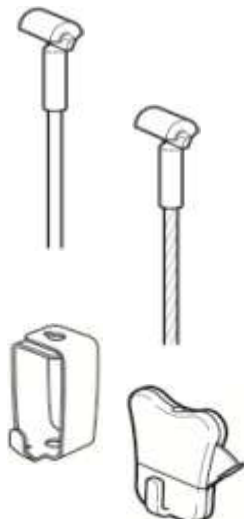

## end caps and corner connectors

RY10200	Combi-cap White (x2 end-cap or x1 corner connector)
RY30200	Combi-cap Silver (x2 end-cap or x1 corner connector)

## cords & hooks

CP10110	Perlon Cord w/Cobra 100cm/39"
CP10115	Perlon Cord w/Cobra 150cm/59"
CP10120	Perlon Cord w/Cobra 200cm/78"
CP10125	Perlon Cord w/Cobra 250cm/98"
CP10130	Perlon Cord w/Cobra 300cm/118"
SC10110	Steel Cable w/Cobra 100cm/39"
SC10115	Steel Cable w/Cobra 150cm/59"
SC10120	Steel Cable w/Cobra 200cm/78"
SC10125	Steel Cable w/Cobra 250cm/98"
SC10130	Steel Cable w/Cobra 300cm/118"
HA30900	SmartSpring Hook 4kg/9lb
HA30501	Zipper Hook 15kg/33lb on Perlon or 20kg/44lb on Steel Cable

# Clip-rail Max

The Clip-rail Max system is a hanging system for the perfectionist. The Clip-rail Max features an extra top lip that connects with your ceiling. With this system your ceiling, wall, and hanging system smoothly unites. The Clip-rail Max system butts up to your ceiling to create a neat joint. The additional channel can be used to conceal speaker or other cabling.