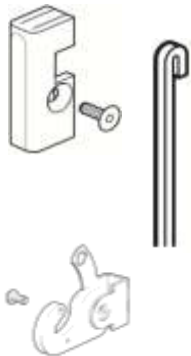

security accessories (use with J-rail XL)

BK10100	Anti-Theft Hood White
SM10310	Museumrod 4x4 U Top White 100cm/39" Anti-Theft
SM10315	Museumrod 4x4 U Top White 150cm/59" Anti-Theft
SM10320	Museumrod 4x4 U Top White 200cm/78" Anti-Theft
SM10325	Museumrod 4x4 U Top White 250cm/118" Anti-Theft
HA40700	Museum Hook for 4x4 rod 40kg/88lb Anti-Theft