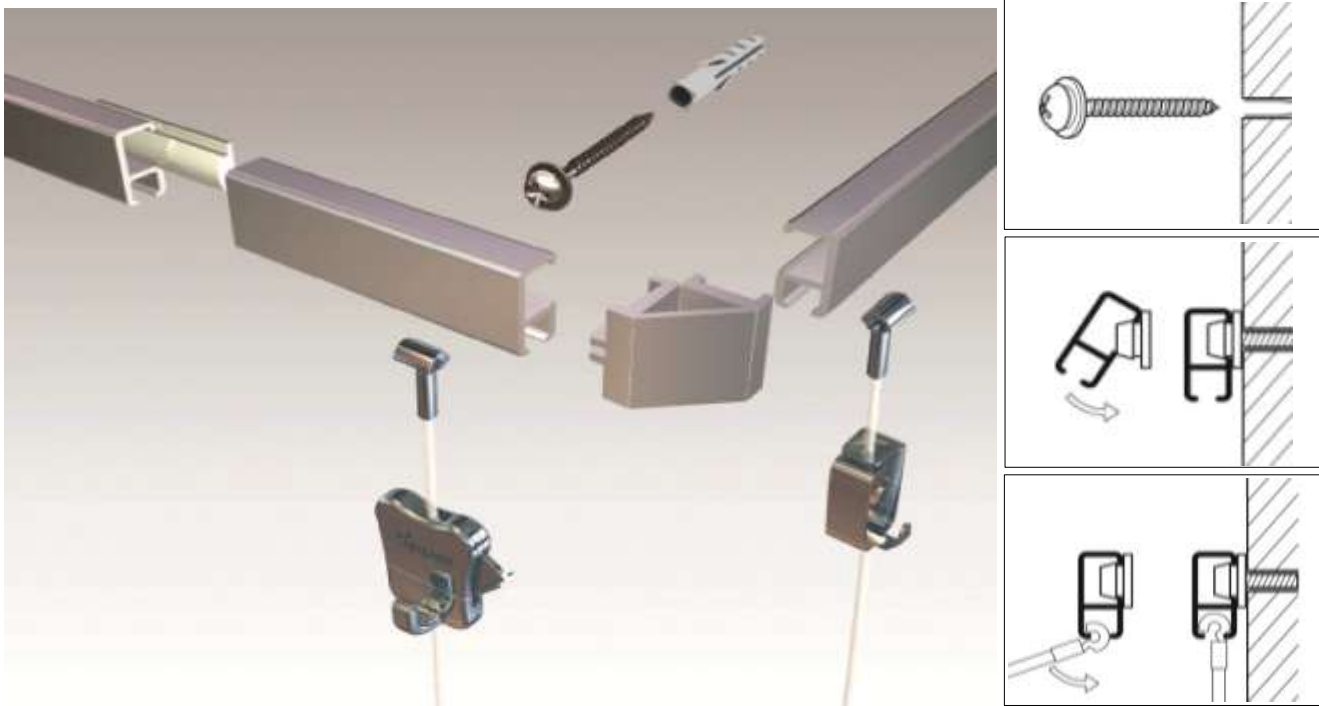

**hangit up**  
SYSTEMS

**Picture Hanging Systems**

# Mini-rail

The mini-rail system is the slimmest and most innovative picture hanging system in the world. The rail, white or silver, just 16mm (5/8") high is hardly noticeable on your walls and supports weights of up to 25kg/M or 50lb/3'. If you want an elegant, barely visible hanging system, the mini-rail system is your best choice.

# Clip-rail Max

The Clip-rail Max system is a hanging system for the perfectionist. The Clip-rail Max features an extra top lip that connects with your ceiling. With this system your ceiling, wall, and hanging system smoothly unites. The Clip-rail Max system butts up to your ceiling to create a neat joint. The additional channel can be used to conceal speaker or other cabling.