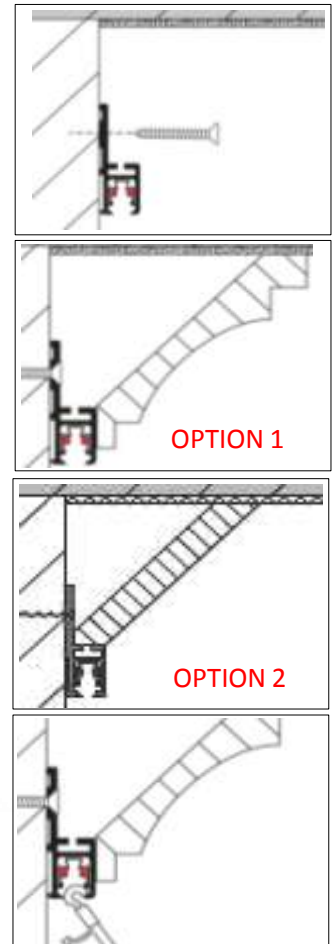

Multi-rail Crown

The Multi-rail Crown system is suitable for both new construction and renovations to existing properties, and is very appealing when installed in classical buildings. As the Multi-rail Crown is concealed behind a moulding, the walls are left uncluttered allowing viewers to focus solely on the items being displayed. Multi-rail Crown is easily installed by handy DIY enthusiasts and professional contractors alike. Multi-rail Crown is easily integrated into plaster, wood and urethane crown mouldings and chair rails, prior to moulding installation. Corner connections are created easily by mitering the rail.

part number	product/description
multi-rail crown system - up to 45kg/M or 91lb/3'	

RC10420	Multi-rail Crown White 200cm/78"
RC10430	Multi-rail Crown White 300cm/118"
RH10420	Crown-rail White 200cm/78" (Multi-rail Crown without conductor)
RH10430	Crown-rail White 300cm/118" (Multi-rail Crown without conductor)