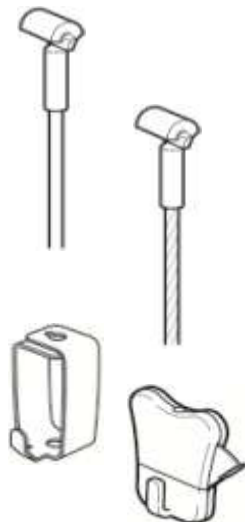

## end caps & corner connectors

VE10200	End-cap White
VE30200	End-cap Silver
VD10400	Corner Connector White
VD30400	Corner Connector Silver

## cords & hooks

CP10110	Perlon Cord w/Cobra 100cm/39"
CP10115	Perlon Cord w/Cobra 150cm/59"
CP10120	Perlon Cord w/Cobra 200cm/78"
CP10125	Perlon Cord w/Cobra 250cm/98"
CP10130	Perlon Cord w/Cobra 300cm/118"
SC10110	Steel Cable w/Cobra 100cm/39"
SC10115	Steel Cable w/Cobra 150cm/59"
SC10120	Steel Cable w/Cobra 200cm/78"
SC10125	Steel Cable w/Cobra 250cm/98"
SC10130	Steel Cable w/Cobra 300cm/118"
HA30900	SmartSpring Hook 4kg/9lb
HA30501	Zipper Hook 15kg/33lb on Perlon or 20kg/44lb on Steel Cable