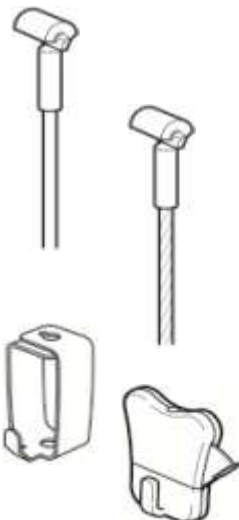

# Clip-rail Max

The Clip-rail Max system is a hanging system for the perfectionist. The Clip-rail Max features an extra top lip that connects with your ceiling. With this system your ceiling, wall, and hanging system smoothly unites. The Clip-rail Max system butts up to your ceiling to create a neat joint. The additional channel can be used to conceal speaker or other cabling.

## end caps & corner connectors

RY10100	Combi-cap White (x2 end-cap or x1 corner connector)
RY30100	Combi-cap Silver (x2 end-cap or x1 corner connector)

## CORDS & HOOKS

CP10110	Perlon Cord w/Cobra 100cm/39"
CP10115	Perlon Cord w/Cobra 150cm/59"
CP10120	Perlon Cord w/Cobra 200cm/78"
CP10125	Perlon Cord w/Cobra 250cm/98"
CP10130	Perlon Cord w/Cobra 300cm/118"
SC10110	Steel Cable w/Cobra 100cm/39"
SC10115	Steel Cable w/Cobra 150cm/59"
SC10120	Steel Cable w/Cobra 200cm/78"
SC10125	Steel Cable w/Cobra 250cm/98"
SC10130	Steel Cable w/Cobra 300cm/118"
HA30900	SmartSpring Hook 4kg/9lb
HA30501	Zipper Hook 15kg/33lb on Perlon or 20kg/44lb on Steel Cable