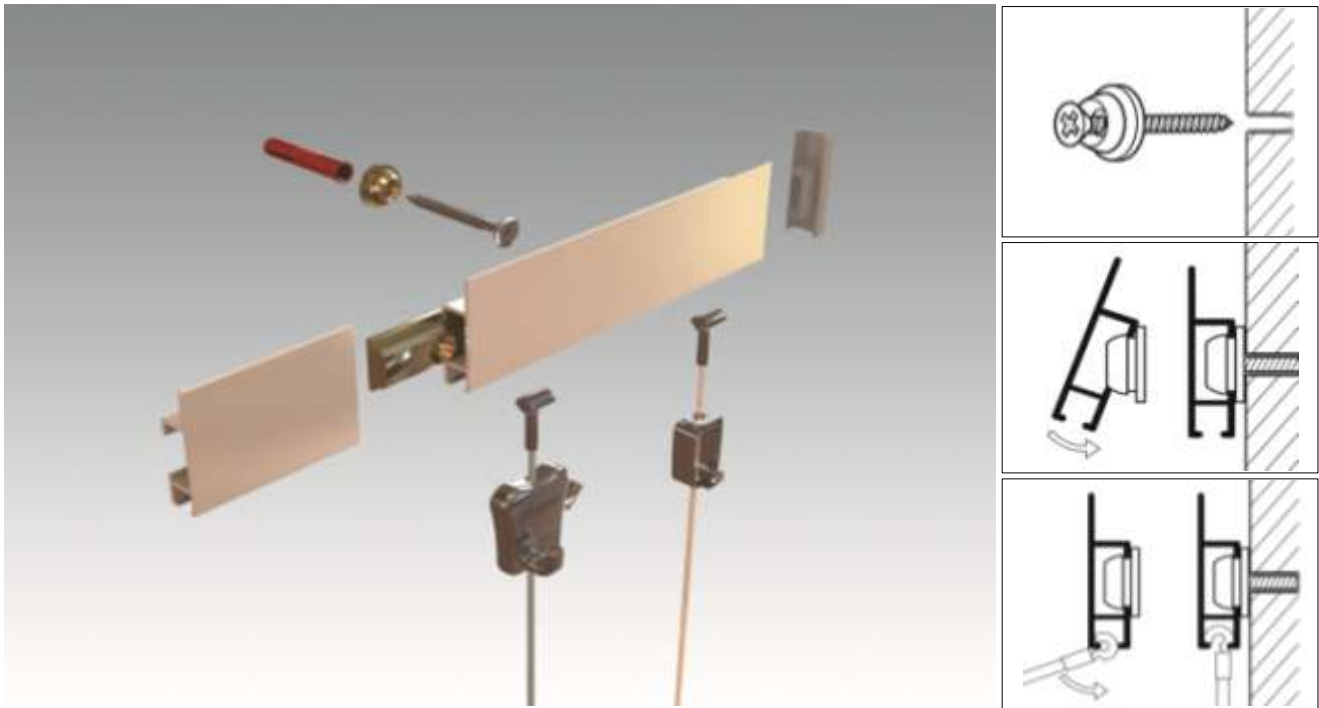

## installation accessories

RD102000	Straight Connector
SR10000	Clipscrew
SR50100	Plug 6mm

## cords & hooks

CP10110	Perlon Cord w/Cobra 100cm/39"
CP10115	Perlon Cord w/Cobra 150cm/59"
CP10120	Perlon Cord w/Cobra 200cm/78"
CP10125	Perlon Cord w/Cobra 250cm/98"
CP10130	Perlon Cord w/Cobra 300cm/118"
SC10110	Steel Cable w/Cobra 100cm/39"
SC10115	Steel Cable w/Cobra 150cm/59"
SC10120	Steel Cable w/Cobra 200cm/78"
SC10125	Steel Cable w/Cobra 250cm/98"
SC10130	Steel Cable w/Cobra 300cm/118"
HA30900	SmartSpring Hook 4kg/9lb
HA30501	Zipper Hook 15kg/33lb on Perlon or 20kg/44lb on Steel Cable

# Clip-rail Max

The Clip-rail Max system is a hanging system for the perfectionist. The Clip-rail Max features an extra top lip that connects with your ceiling. With this system your ceiling, wall, and hanging system smoothly unites. The Clip-rail Max system butts up to your ceiling to create a neat joint. The additional channel can be used to conceal speaker or other cabling.