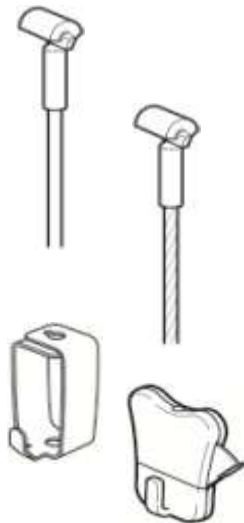

# U-rail

The patented U-rail system has been purpose-designed to turn your suspended ceiling into a flexible hanging system in a matter of minutes. The rail is available in the same colour as the metal T-Bar supports and attaches to blocking, making it almost invisible. In rooms where a suspended ceiling has been installed, the U-rail system is not only the perfect hanging solution for works of art, it can also be used to hang notice boards and white boards.

part number	product/description
-------------	---------------------

**u-rail system - up to 20kg/M or 40lb/3'**

RP10120	U-rail White 200cm/78"
RP10130	U-rail White 300cm/118"
RP20120	U-rail Black 200cm/78"
RP20130	U-rail Black 300cm/118"
RP30120	U-rail Silver 200cm/78"
RP30130	U-rail Silver 300cm/118"

**installation accessories**

SP10100	Screw White
SP20100	Screw Black
SP30100	Screw Silver

**cords & hooks**

CP10110	Perlon Cord w/Cobra 100cm/39"
CP10115	Perlon Cord w/Cobra 150cm/59"
CP10120	Perlon Cord w/Cobra 200cm/78"
CP10125	Perlon Cord w/Cobra 250cm/98"
CP10130	Perlon Cord w/Cobra 300cm/118"
SC10110	Steel Cable w/Cobra 100cm/39"
SC10115	Steel Cable w/Cobra 150cm/59"
SC10120	Steel Cable w/Cobra 200cm/78"
SC10125	Steel Cable w/Cobra 250cm/98"
SC10130	Steel Cable w/Cobra 300cm/118"
HA30900	SmartSpring Hook 4kg/9lb
HA30501	Zipper Hook 15kg/33lb on Perlon or 20kg/44lb on Steel Cable